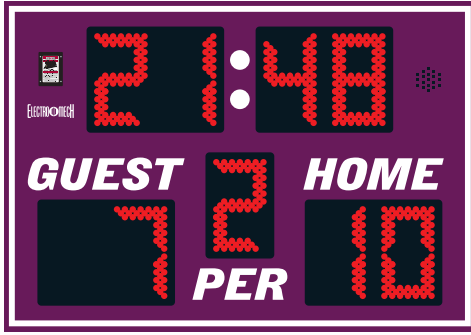

MODEL LX6320

Outdoor
Portable
Multi-Sport

Optional "T-Cart"
Leg Kit

Dimensions	Weight	Cabinet Material	Caption Height	Accent Material
5 ft x 3-1/2 ft	40 lb	Aluminum	4 in	2.4 mil cast vinyl
Digit Height	Indicator Size	Digit Colors	Electrical	
11 in	N/A	Amber or Red	0.8 Amps, 120 VAC	

STANDARD EQUIPMENT & FEATURES

- Light weight rust free aluminum cabinet
- Choice of 18 standard paint colors
- Choice of amber or red LED displays
- LED display circuit scoreboards conformal coated for outdoor use
- Internally mounted horn
- Full-sized 37-key control console with LCD display
- Fifty programmable brightness levels
- Control console includes fully programmable Practice Segment Timer mode
- Junction box and patch cable for hardwired installations
- Five-year limited warranty
- Toll free technical support via phone and online for the life of the product

DIGITS / INDICATORS

All digits for this model are 11 inches tall and are formed from matrices of super-bright, long-lasting, energy-efficient LEDs (Light Emitting Diodes). Choose either amber or red LEDs for all outdoor products. Our LED assemblies are protected by aluminum masks that allow the hard epoxy shells of the LEDs to be exposed for maximum viewing angles.